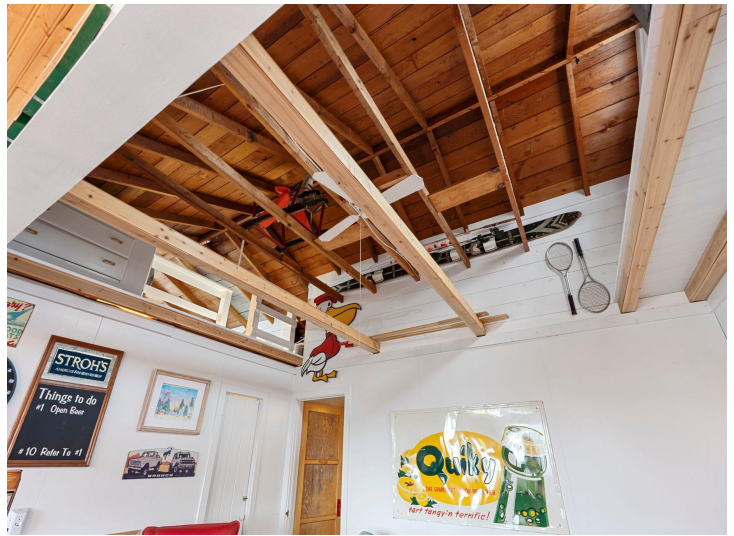

website: www.AffinityRealEstate.com | email: info@affinityrealestate.com | office: 218-237-3333 | fax:218-237-3377

Affinity
REAL ESTATE INC

$229,900
MLS 7059817 Lake Home
30138 Circle Drive
Pequot Lakes MN 56472