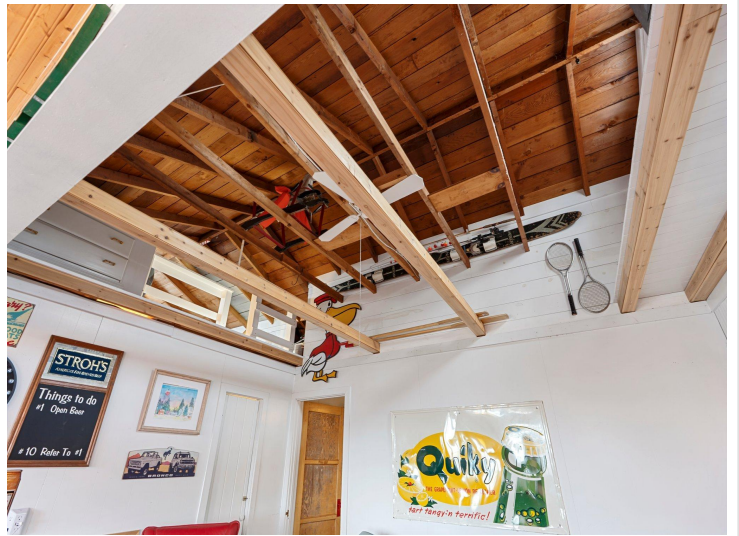

website: www.AffinityRealEstate.com | email: info@affinityrealestate.com | office: 218-237-3333 | fax:218-237-3377

Affinity
REAL ESTATE INC

$229,900
MLS 7059817 Lake Home
30138 Circle Drive
Pequot Lakes MN 56472