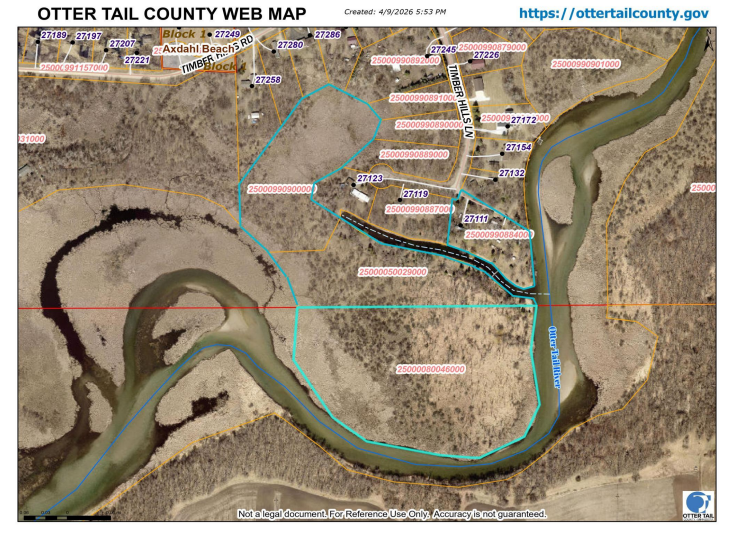

website: www.AffinityRealEstate.com | email: info@affinityrealestate.com | office: 218-237-3333 | fax:218-237-3377

$749,900
MLS 7060686 Residential
27111 Timber Hills Lane
Battle Lake MN 56515