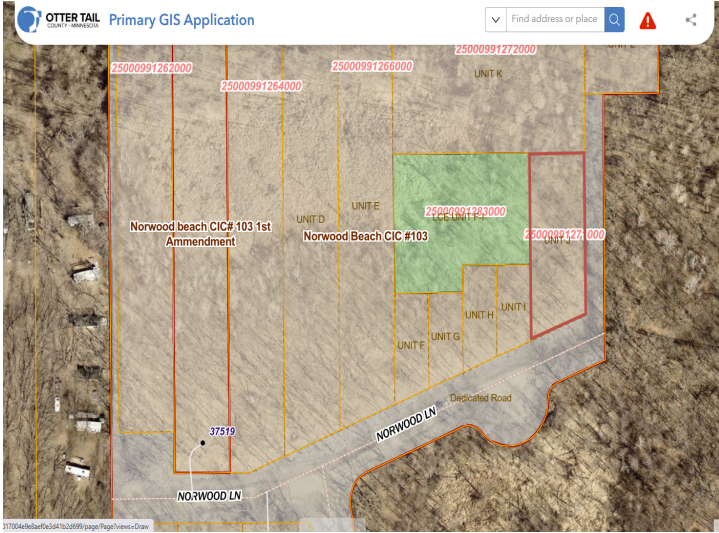

website: www.AffinityRealEstate.com | email: info@affinityrealestate.com | office: 218-237-3333 | fax:218-237-3377