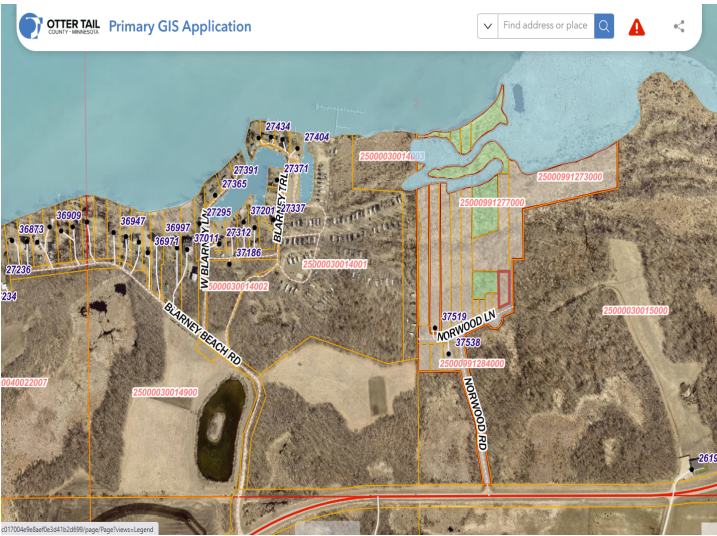

website: www.AffinityRealEstate.com | email: info@affinityrealestate.com | office: 218-237-3333 | fax:218-237-3377

$205,000
MLS 7061287 Land
Lot J Norwood Lane
Battle Lake MN 56515