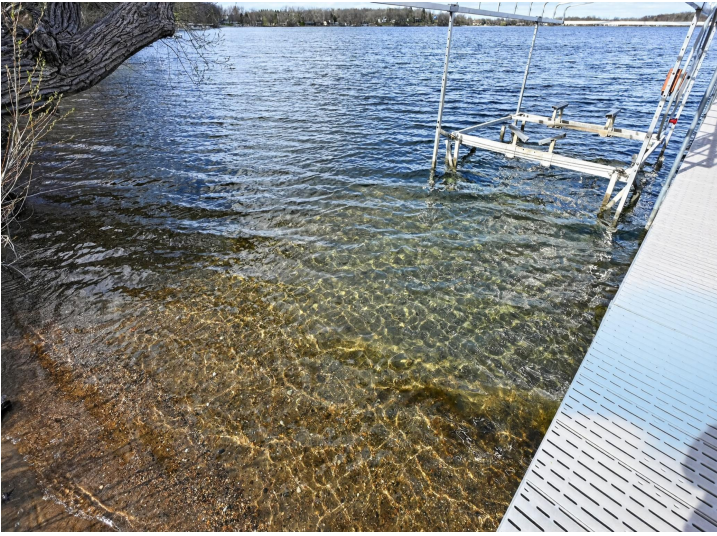

website: www.AffinityRealEstate.com | email: info@affinityrealestate.com | office: 218-237-3333 | fax:218-237-3377