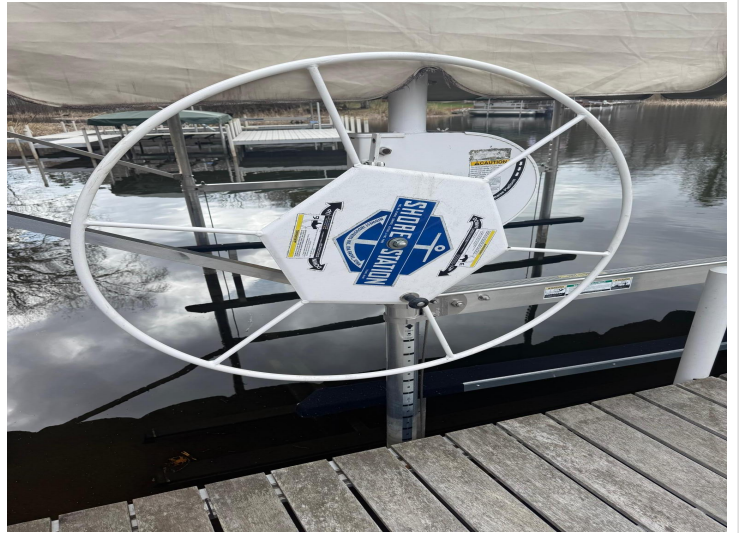

website: www.AffinityRealEstate.com | email: info@affinityrealestate.com | office: 218-237-3333 | fax:218-237-3377

$1,099,000
MLS 7065279 Lake Home
14488 Pine Bay Trail
Crosslake MN 56442