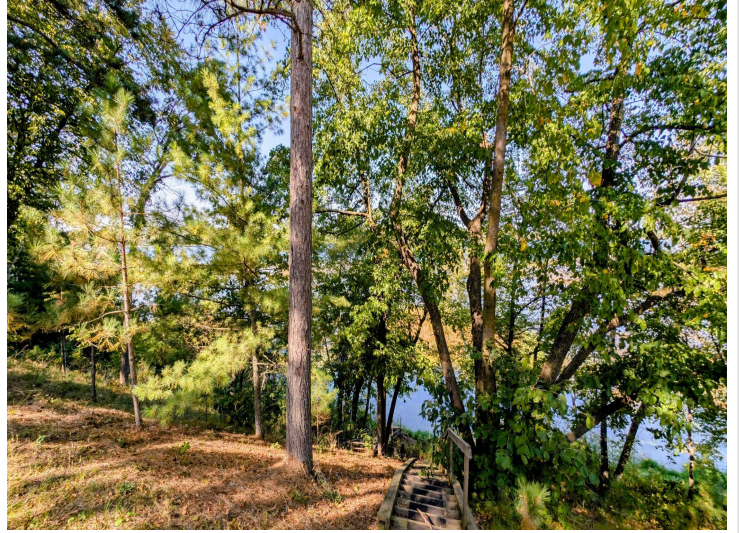

website: www.AffinityRealEstate.com | email: info@affinityrealestate.com | office: 218-237-3333 | fax:218-237-3377