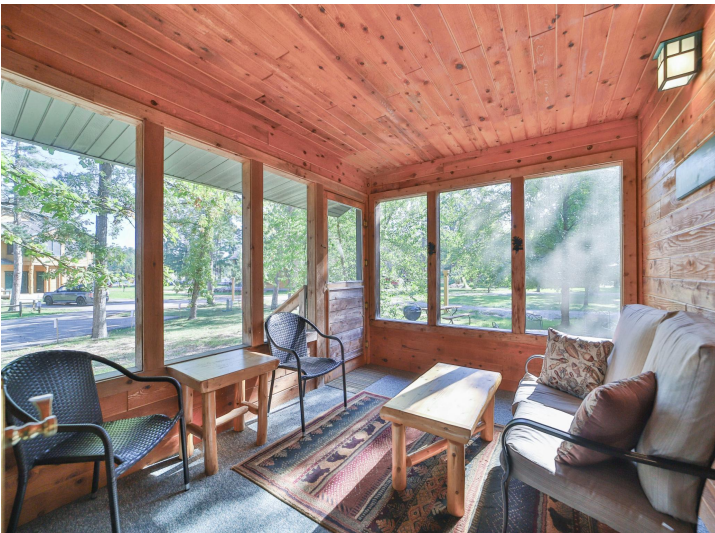

website: www.AffinityRealEstate.com | email: info@affinityrealestate.com | office: 218-237-3333 | fax: 218-237-3377

Affinity
REAL ESTATE INC

$699,900
MLS 7068396 Lake Home
35372 Vacation Drive
Pequot Lakes MN 56472