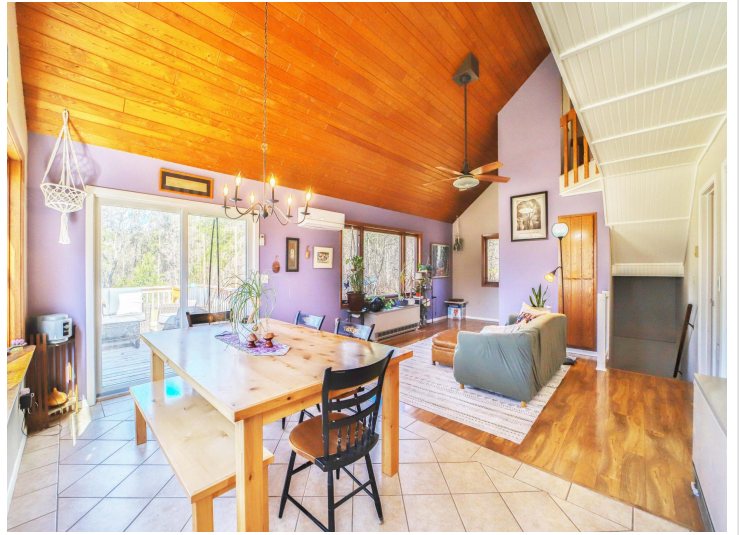

website: www.AffinityRealEstate.com | email: info@affinityrealestate.com | office: 218-237-3333 | fax: 218-237-3377

Affinity
REAL ESTATE INC

$434,900
MLS 7069194 Residential
11941 Forestview Drive
Baxter MN 56425