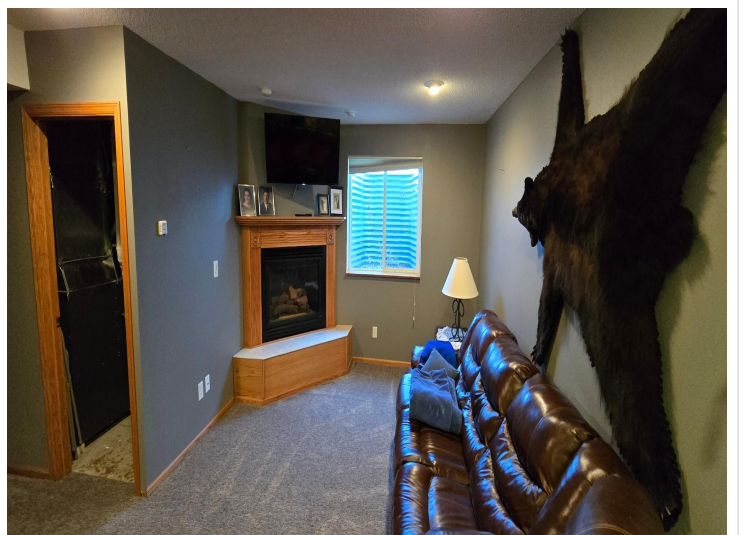

website: www.AffinityRealEstate.com | email: info@affinityrealestate.com | office: 218-237-3333 | fax:218-237-3377

Affinity
REAL ESTATE INC

$709,000
MLS 7069287 Lake Home
43094 Big Mcdonald Drive
Dent MN 56528