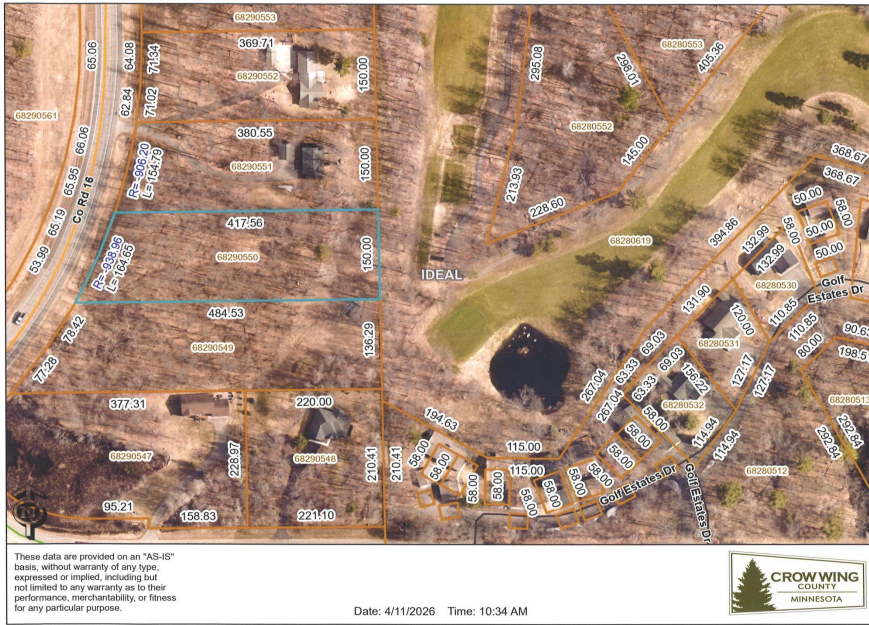

MLS 7070010 Land

\$99,900

1.57 Acres
Other

TBD County Road 16
Pequot Lakes MN 56472

Status: Active

Description:

Excellent opportunity to build on this 1.57 acre fully wooded lot on the Whitefish Golf Club with golf course views overlooking the 13th Green and 14th tee box. Very desirable location with close proximity to all the lakes area amenities. There is already a fully installed mound septic system for a 3 bedroom dwelling and a partially cleared building site with marked corner survey stakes with pink ribbons, plus easy access off of County Rd 16. Bring your builder and start making plans for your future!

Additional Details:

Lot Acres	1.57
Lot Dimensions	150x484x164x417
School District	186
Taxes	\$390
Taxes with Assessments	\$390
Tax Year	2026

Additional Features:

Driving Directions:

From Pequot Lakes go North on Hwy 371 to Right on County Rd 16 (at A-Pine stoplights), follow approx. 5.1 miles to sign on your right and before the Whitefish Golf Club.