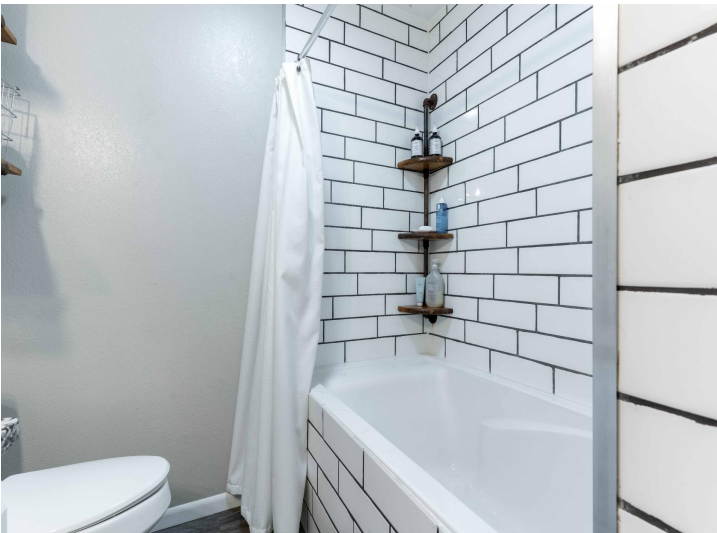

website: www.AffinityRealEstate.com | email: info@affinityrealestate.com | office: 218-237-3333 | fax:218-237-3377