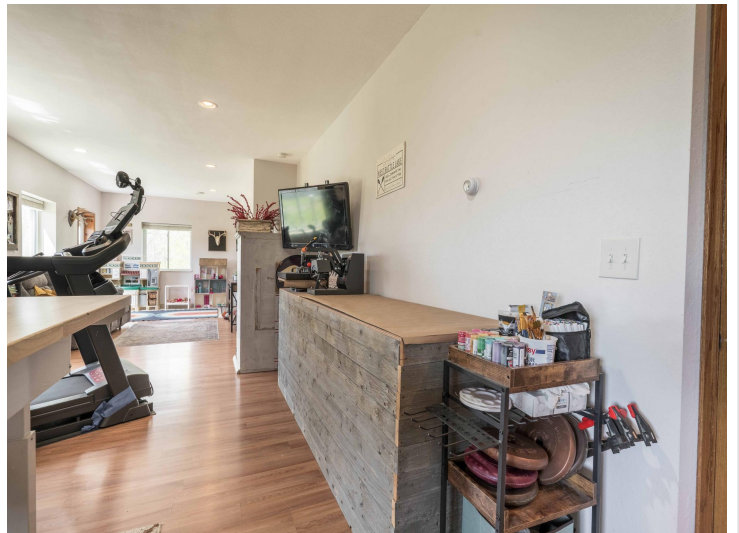

website: www.AffinityRealEstate.com | email: info@affinityrealestate.com | office: 218-237-3333 | fax:218-237-3377