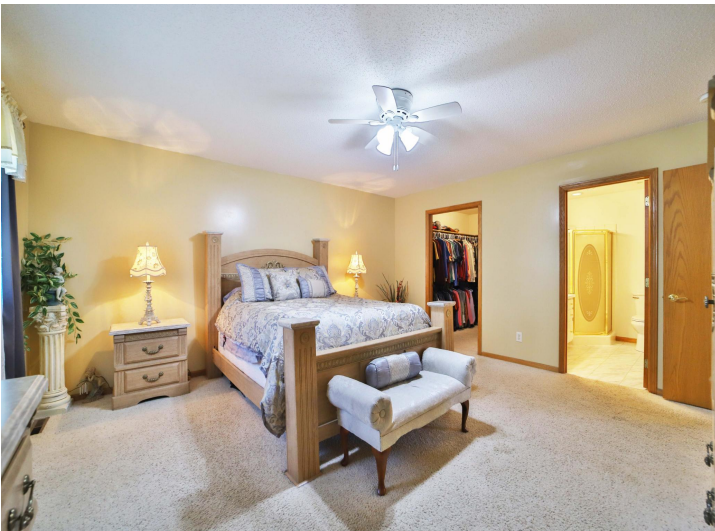

website: www.AffinityRealEstate.com | email: info@affinityrealestate.com | office: 218-237-3333 | fax:218-237-3377

Affinity
REAL ESTATE INC

$449,900
MLS 7073346 Residential
14481 Northwoods Drive
Baxter MN 56425