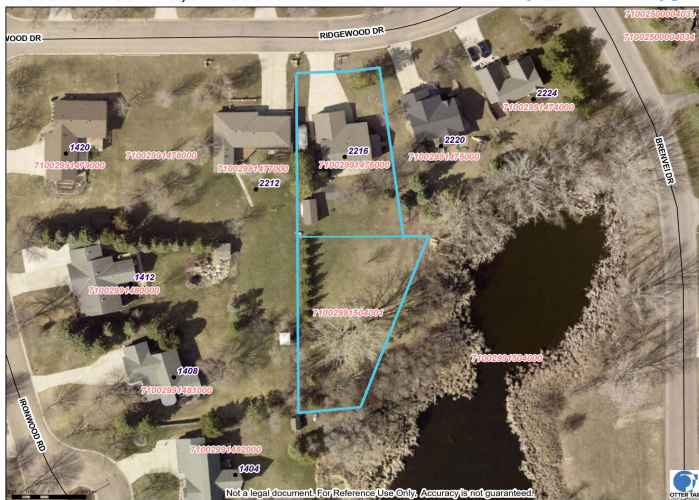

2216 RIDGEWOOD DR, FERGUS FALLS Created: 5/14/2026 7:19 AM <https://ottertailcounty.gov>

website: www.AffinityRealEstate.com | email: info@affinityrealestate.com | office: 218-237-3333 | fax:218-237-3377