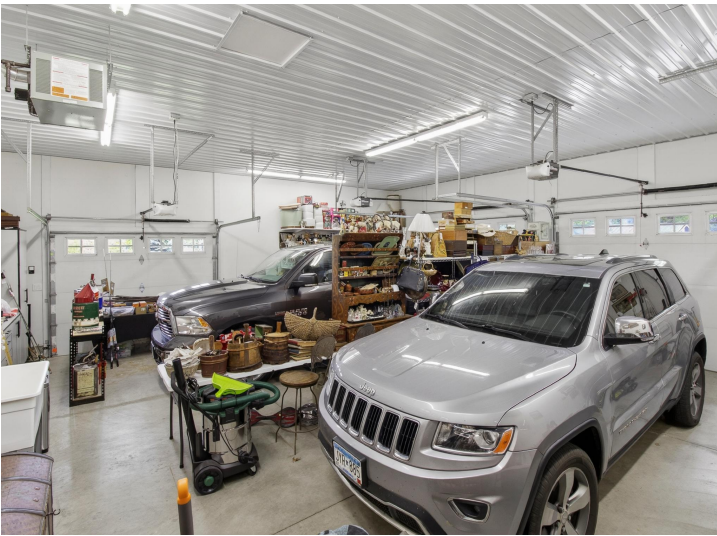

website: www.AffinityRealEstate.com | email: info@affinityrealestate.com | office: 218-237-3333 | fax: 218-237-3377

Affinity
REAL ESTATE INC

$719,000
MLS 7075996 Residential
13833 Leaf River Rd
Wadena MN 56482