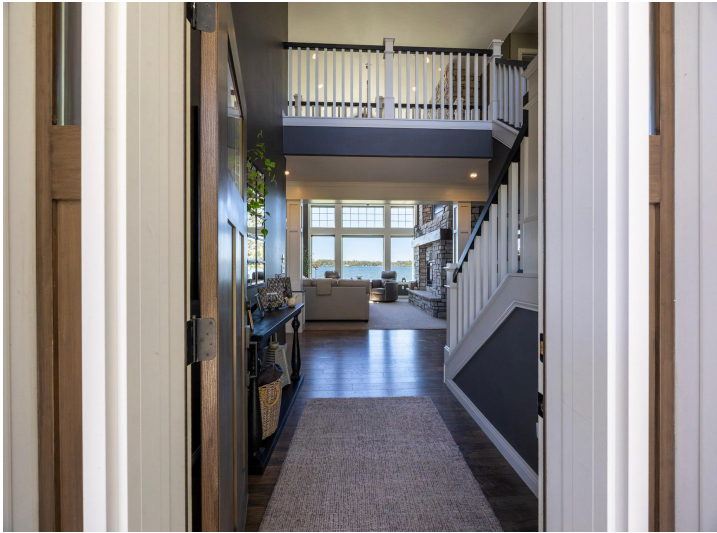

website: www.AffinityRealEstate.com | email: info@affinityrealestate.com | office: 218-237-3333 | fax: 218-237-3377

Affinity
REAL ESTATE INC

\$4,350,000
MLS 7080144 Lake Home
298 Shorewood Drive
Detroit Lakes MN 56501