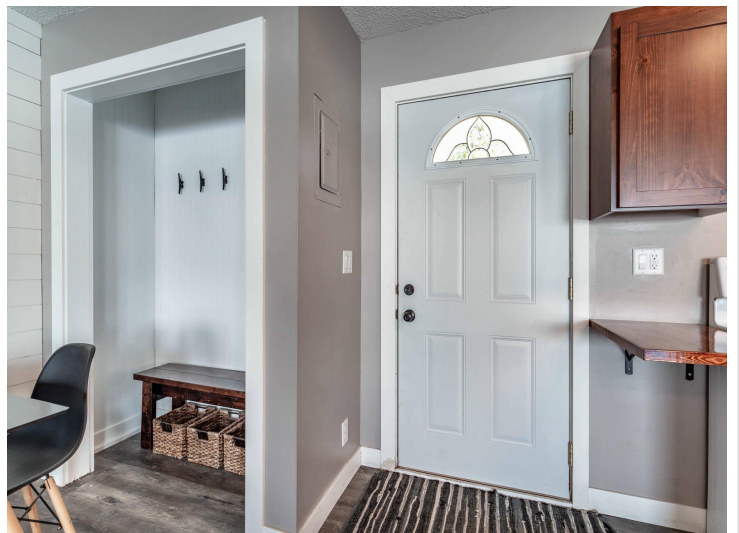

website: www.AffinityRealEstate.com | email: info@affinityrealestate.com | office: 218-237-3333 | fax: 218-237-3377

Affinity
REAL ESTATE INC

$579,000
MLS 7080804 Lake Home
37988 Eagle Lake Loop
Battle Lake MN 56515