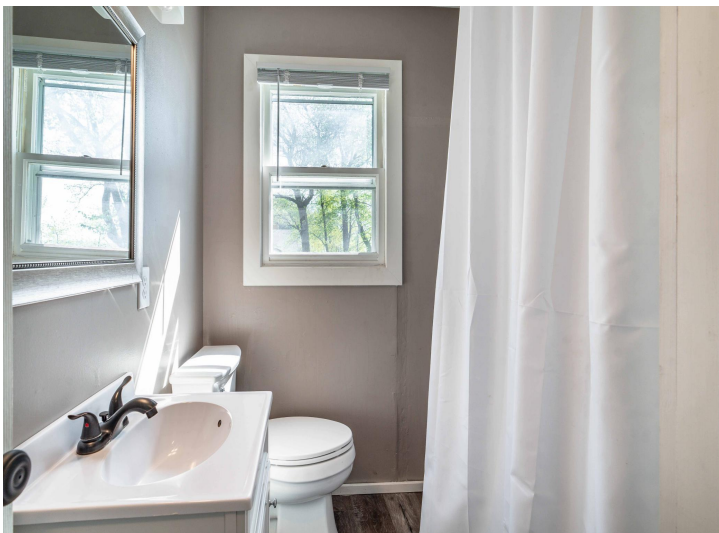

website: www.AffinityRealEstate.com | email: info@affinityrealestate.com | office: 218-237-3333 | fax:218-237-3377

Affinity
REAL ESTATE INC

$579,000
MLS 7080804 Lake Home
37988 Eagle Lake Loop
Battle Lake MN 56515