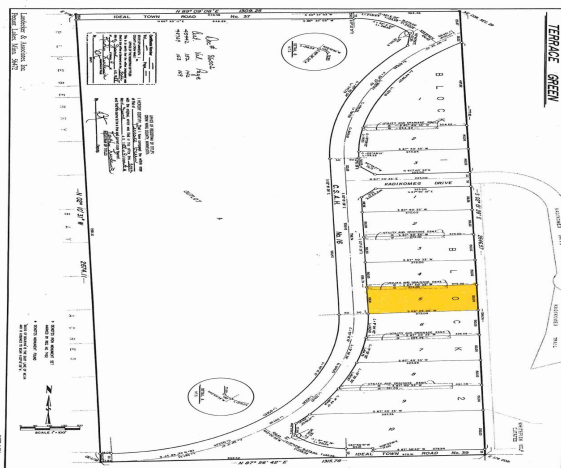

website: www.AffinityRealEstate.com | email: info@affinityrealestate.com | office: 218-237-3333 | fax: 218-237-3377