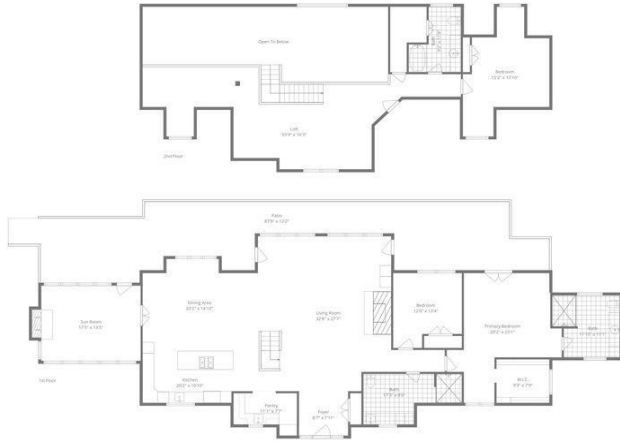

website: www.AffinityRealEstate.com | email: info@affinityrealestate.com | office: 218-237-3333 | fax:218-237-3377

$1,745,000
MLS 7087967 Lake Home
37468 Courage Drive
Lake George MN 56458