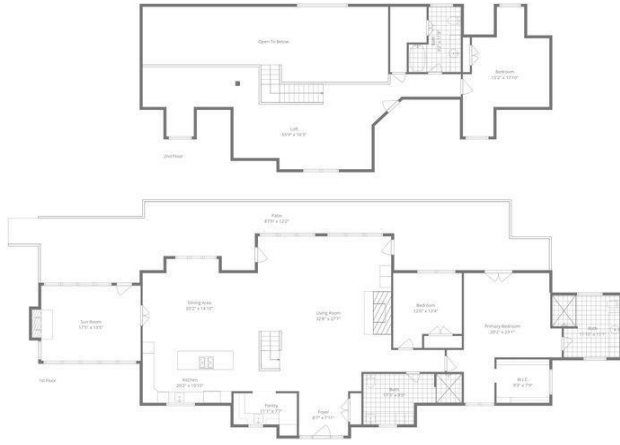

website: www.AffinityRealEstate.com | email: info@affinityrealestate.com | office: 218-237-3333 | fax: 218-237-3377

$1,745,000
MLS 7087967 Lake Home
37468 Courage Drive
Lake George MN 56458