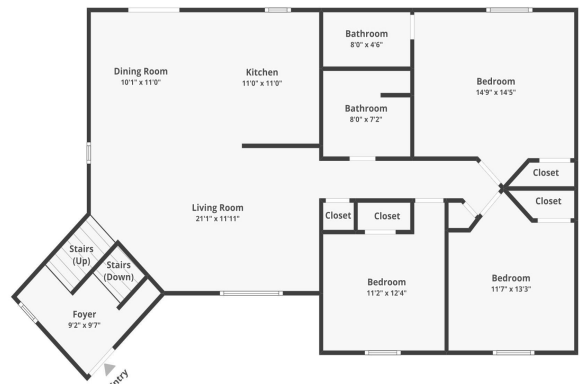

10851 Long Lake Dr NE, Bemidji, MN 56601