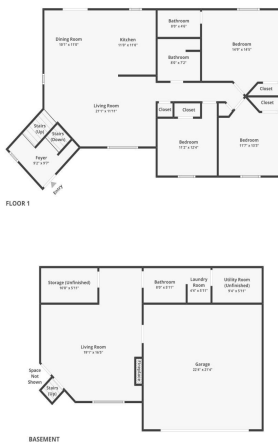

10851 Long Lake Dr NE, Bemidji, MN 56601