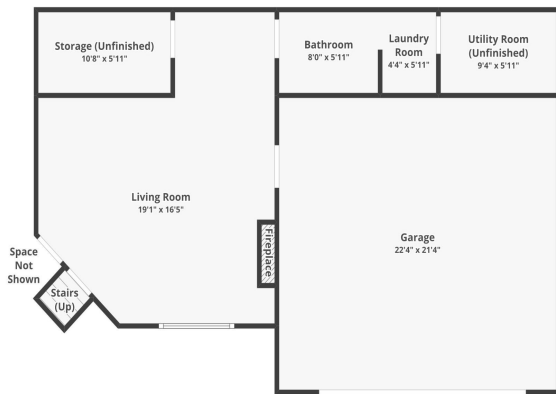

10851 Long Lake Dr NE, Bemidji, MN 56601

website: www.AffinityRealEstate.com | email: info@affinityrealestate.com | office: 218-237-3333 | fax: 218-237-3377