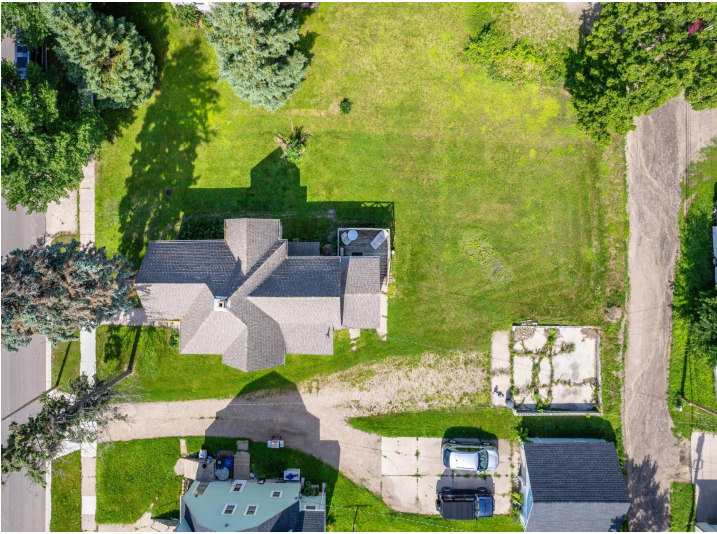

website: www.AffinityRealEstate.com | email: info@affinityrealestate.com | office: 218-237-3333 | fax:218-237-3377

Affinity
REAL ESTATE INC

$129,000
MLS 7104948 Residential
528 Summit Avenue
Fergus Falls MN 56537