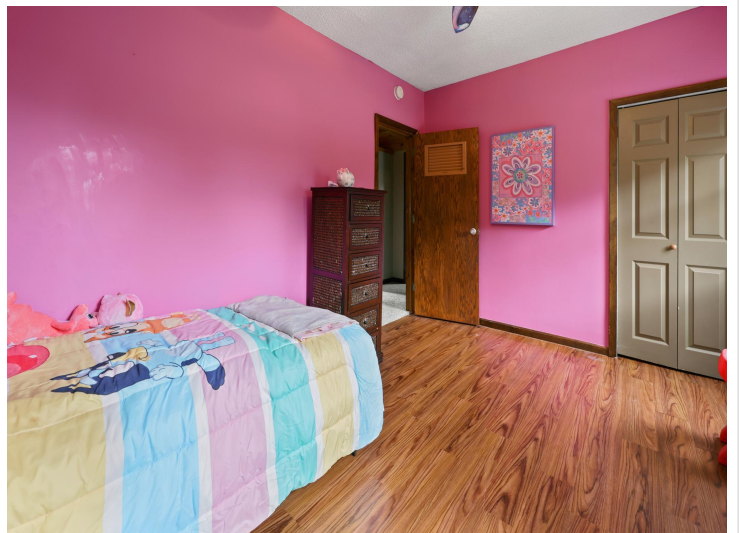

website: www.AffinityRealEstate.com | email: info@affinityrealestate.com | office: 218-237-3333 | fax:218-237-3377

$219,900
MLS 7105014 Residential
16443 River Road
Little Falls MN 56345