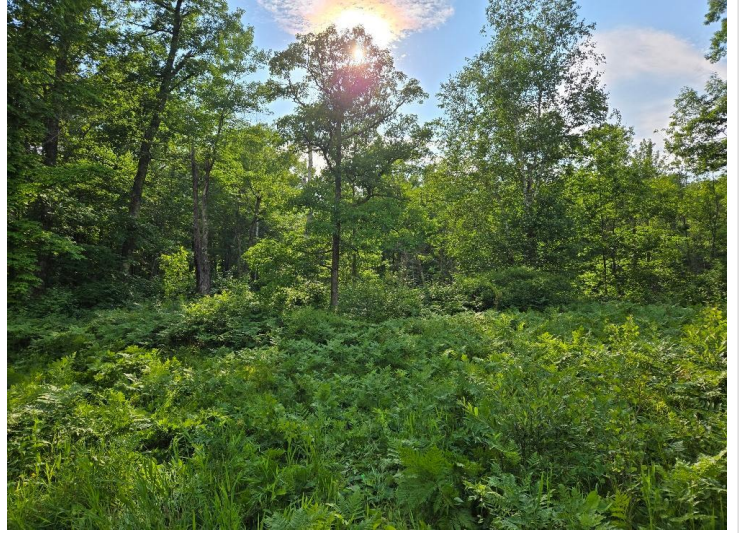

website: www.AffinityRealEstate.com | email: info@affinityrealestate.com | office: 218-237-3333 | fax:218-237-3377

$39,900
MLS 7105197 Lake Land
TBD State 84
Longville MN 56655