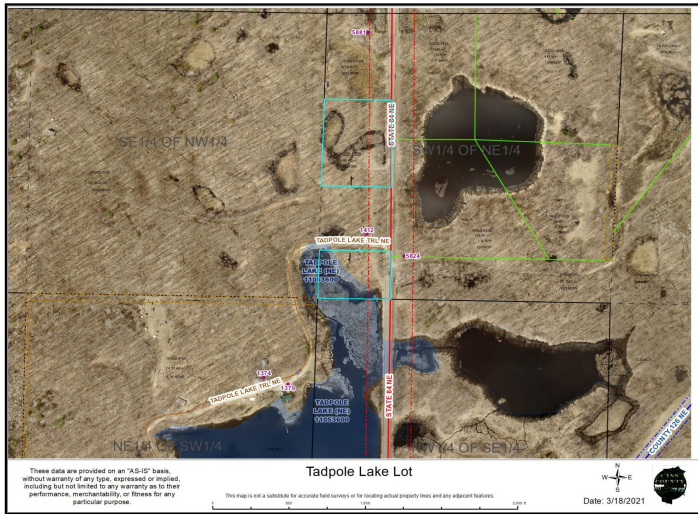

website: www.AffinityRealEstate.com | email: info@affinityrealestate.com | office: 218-237-3333 | fax: 218-237-3377

$39,900
MLS 7105197 Lake Land
TBD State 84
Longville MN 56655