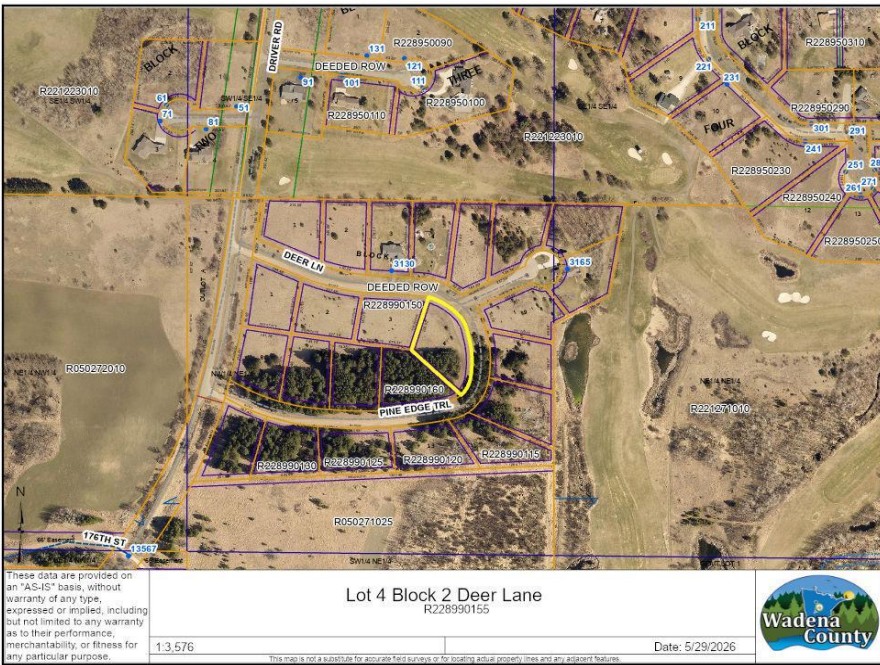

MLS 7080243 Land

\$26,500

1.12 Acres
Raw Land

Lot 4 Block 2 Deer Lane
Wadena MN 56482

Status: Active

Description:

Nice 1 acre level lot ready for your new home! Great location, close to Leaf River Trail and Whitetail Run Golf Course ~ which was voted the best public course in Minnesota! Build to suit options and more lots available.

Additional Details:

Lot Acres	1.12
Lot Dimensions	irregular
School District	2155
Taxes	\$320
Taxes with Assessments	\$320
Tax Year	2026

Additional Features:

Driving Directions:

From Wadena, go North on #71, to right on Leaf River Road, to right on Driver Road, to left on Deer Lane to lot on the right. Lot 4 Block 2.