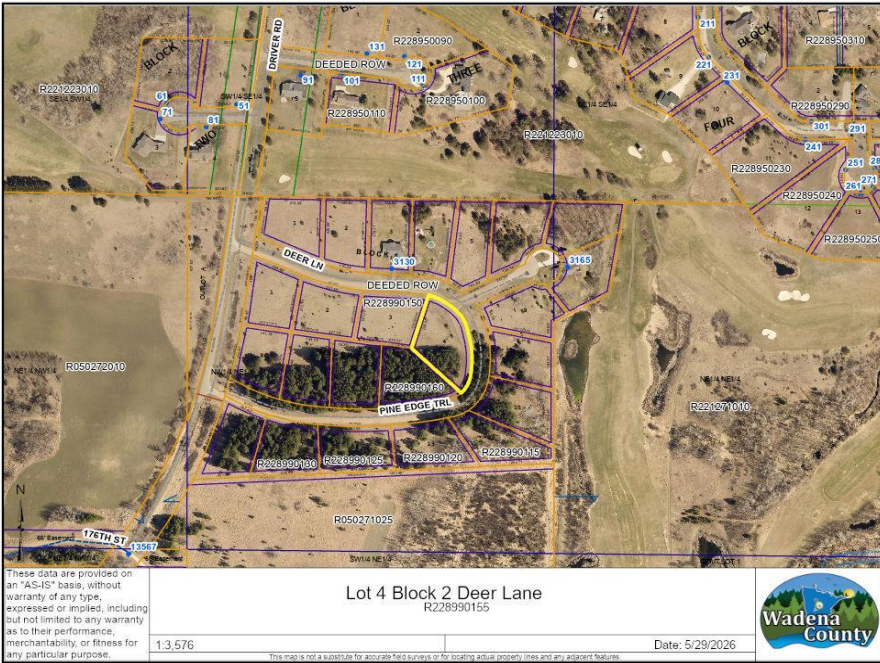

MLS 7080243 Land

\$26,500

1.12 Acres
Raw Land

Lot 4 Block 2 Deer Lane
Wadena MN 56482

Status: Active

Description:

Nice 1 acre level lot ready for your new home! Great location, close to Leaf River Trail and Whitetail Run Golf Course ~ which was voted the best public course in Minnesota! Build to suit options and more lots available.

Additional Details:

Lot Acres	1.12
Lot Dimensions	irregular
School District	2155
Taxes	\$320
Taxes with Assessments	\$320
Tax Year	2026

Additional Features:

Driving Directions:

From Wadena, go North on #71, to right on Leaf River Road, to right on Driver Road, to left on Deer Lane to lot on the right. Lot 4 Block 2.