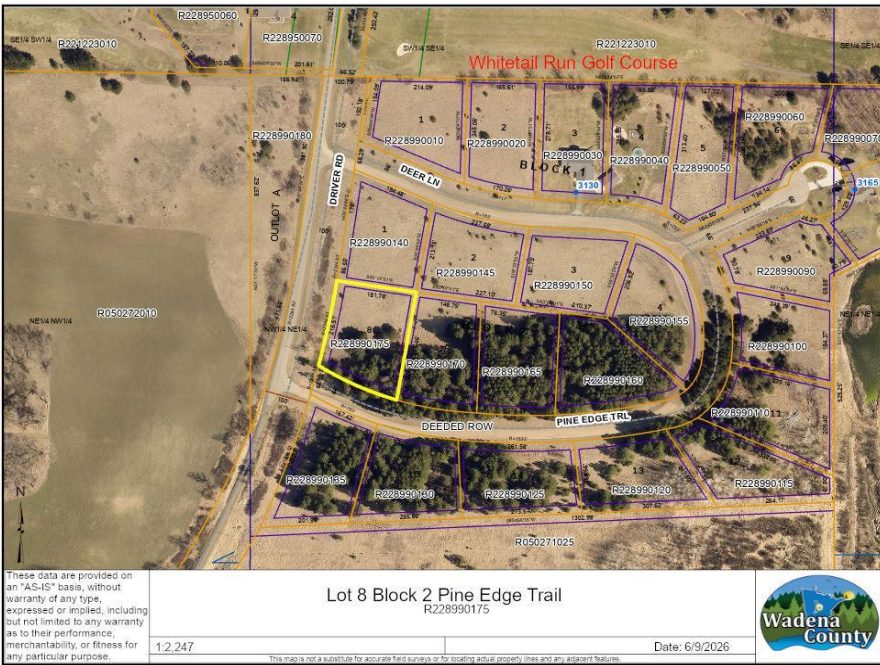

MLS 7089401 Land

\$20,000

0.99 Acres
Raw Land

TBD Lot 8 Block 2 Pine Edge Trail
Wadena MN 56482

Status: Active

Description:

Nice 1 acre level lot ready for your new home! Great location, close to Leaf River Recreational Trail and Whitetail Run Golf Course ~ which was voted the best public course in Minnesota! Build to suit options and more lots available.

Additional Details:

Lot Acres	0.99
Lot Dimensions	194x203x181x255
School District	2155
Taxes	\$248
Taxes with Assessments	\$248
Tax Year	2026

Additional Features:

Driving Directions:

From Wadena, go North on #71, to right on Leaf River Road, to right on Driver Road, to left on Pine Edge Trail, first lot on the left, lot is on the corner of Driver Road and Pine Edge Trail. Lot 8 Block 2.